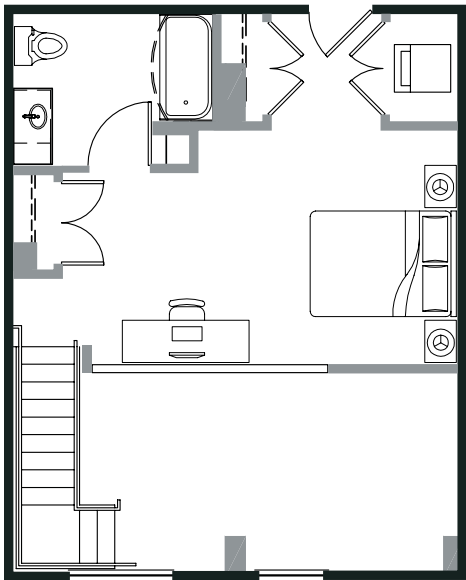

Live/Work Loft | One+½ Bath | 504 Sq Ft

LW-8-LP1  
Home 134

Main Level

South Tower

Level 1

Level 2

Level 3-4

Level 5-6

\_\_\_\_\_

\_\_\_\_\_

\_\_\_\_\_

Floor plan and square footage are approximate.

Live/Work Loft | One+½ Bath | 376 Sq Ft

LW8-L-1  
Home 134

Loft Level

South Tower

Level 1

Level 2

Level 3-4

Level 5-6

---

---

---

Floor plan and square footage are approximate.