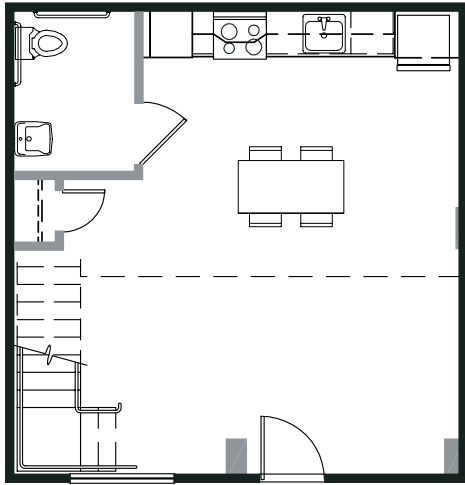

Live/Work Loft | One+½ Bath | 504 Sq Ft

LW-8-LP1  
Home 134

Main Level

South Tower

Level 1

Level 2

Level 3-4

Level 5-6

\_\_\_\_\_

\_\_\_\_\_

\_\_\_\_\_

Floor plan and square footage are approximate.

Live/Work Loft | One+½ Bath | 376 Sq Ft

LW8-L-1  
Home 134

Loft Level

South Tower

Level 1

Level 2

Level 3-4

Level 5-6

---

---

---

Floor plan and square footage are approximate.