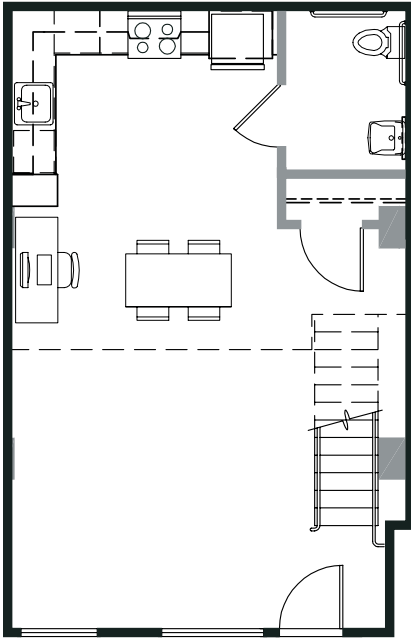

Live/Work Loft | One+½ Bath | 609 Sq Ft

LW-3-LP1  
Home 124

Main Level

South Tower

Level 1

Level 2

Level 3-4

Level 5-6

\_\_\_\_\_

\_\_\_\_\_

\_\_\_\_\_

Floor plan and square footage are approximate.