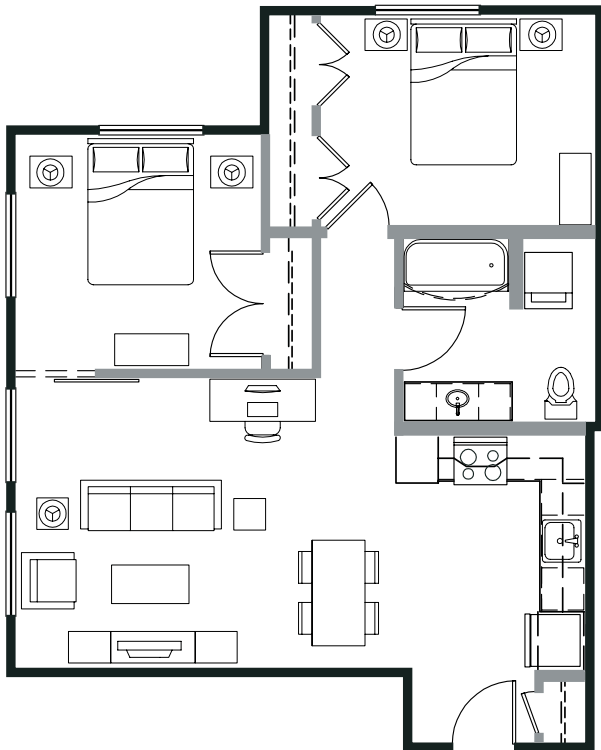

Two Bedroom | One Bath | 897 Sq Ft

C5-S

Home 219 319 519
419 619

South Tower

Level 1

Level 2

Level 3-4

Level 5-6

North

Floor plan and square footage are approximate.