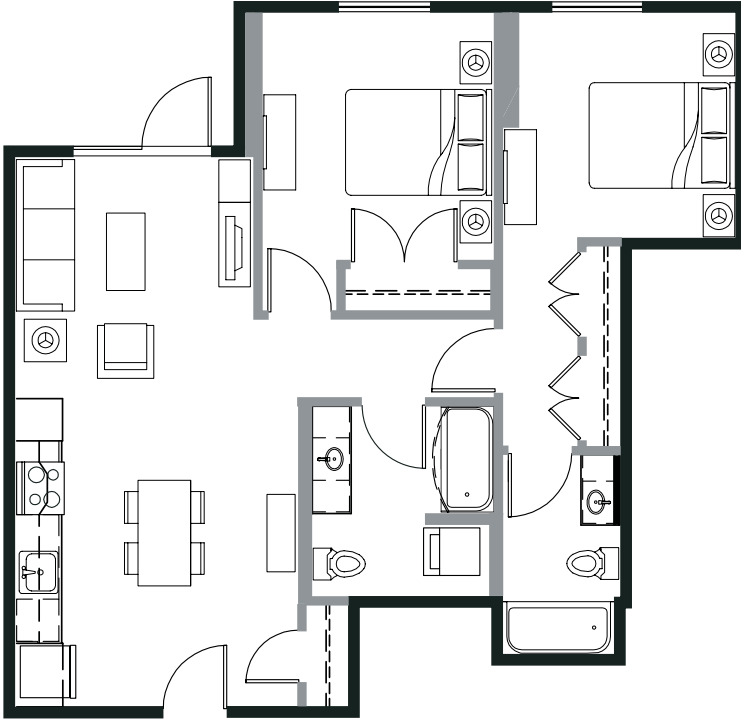

Two Bedroom | Two Bath | 972 Sq Ft

C3-N

Home	202	302	502	702
	208	308	508	708
	402	602	802	
	408	608	808	

North Tower

Level 1

Level 2

Level 3-4

Level 5-6

Level 7-8

Floor plan and square footage are approximate.