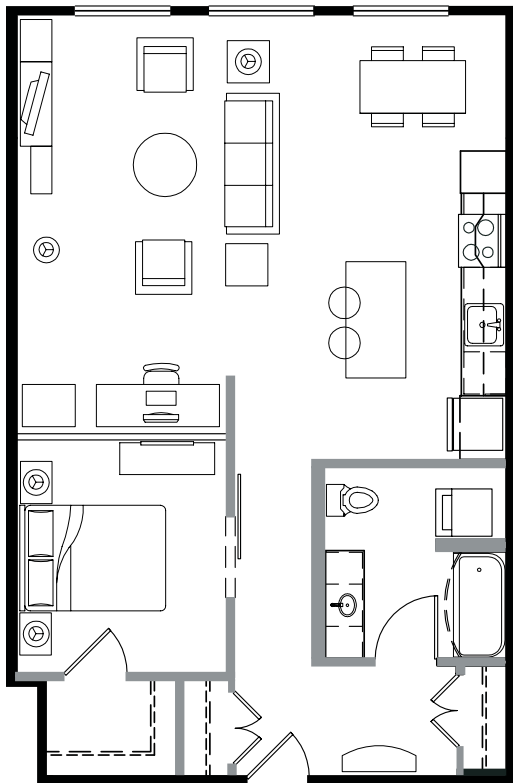

One Bedroom | One Bath | 903 Sq Ft

B1-S

Home 231 331 531
 235 335 535
 431 631
 435 635

South Tower

Level 1

Level 2

Level 3-4

Level 5-6

Floor plan and square footage are approximate.