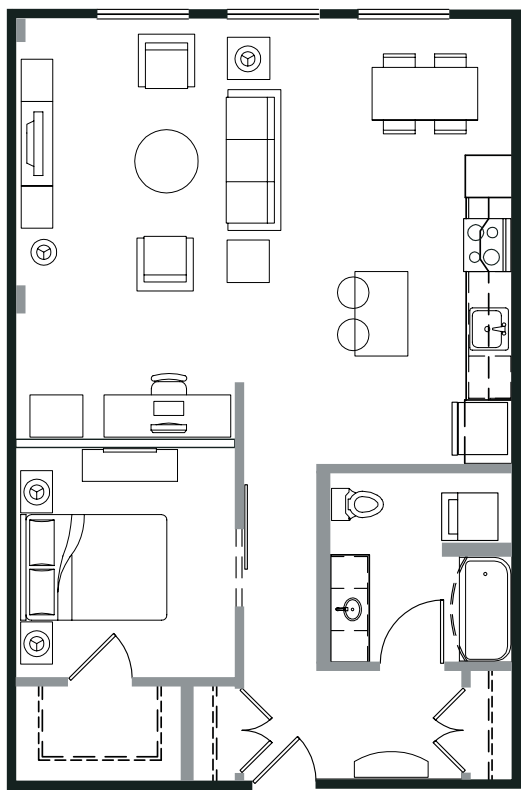

One Bedroom | One Bath | 894 Sq Ft

B1-N

Home

209	309	409	509	609	709	809
211	311	411	511	611	711	811
213	313	413	513	613	713	813
	515	615	715	815		

North Tower

Level 1

Level 2

Level 3-4

Level 5-6

Level 7-8

Floor plan and square footage are approximate.