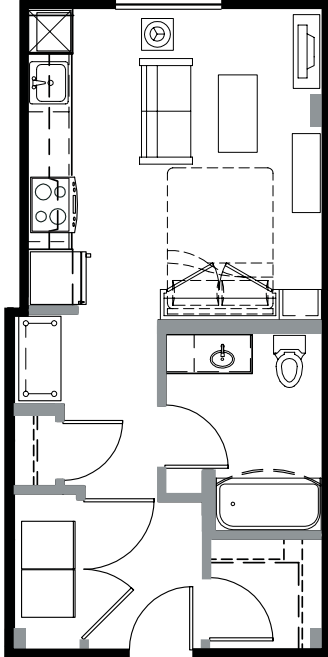

Studio I 479 Sq Ft
A2ADA-N
Home 205

North Tower

Level 1

Level 2

Level 3-4

Level 5-6

Level 7-8

Floor plan and square footage are approximate.