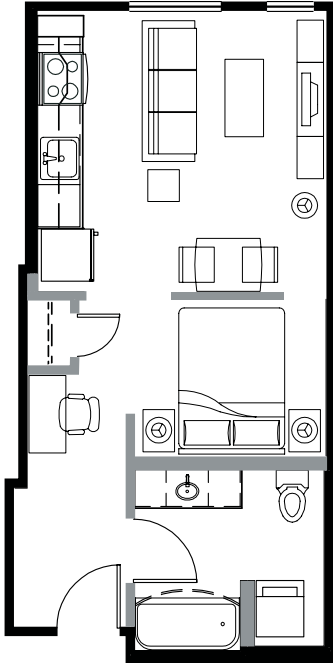

Studio I 455 Sq Ft

A1-N

Home

204	304	504	704
206	306	506	706
	404	604	804
	406	606	806

North Tower

Level 1

Level 2

Level 3-4

Level 5-6

Level 7-8

Floor plan and square footage are approximate.